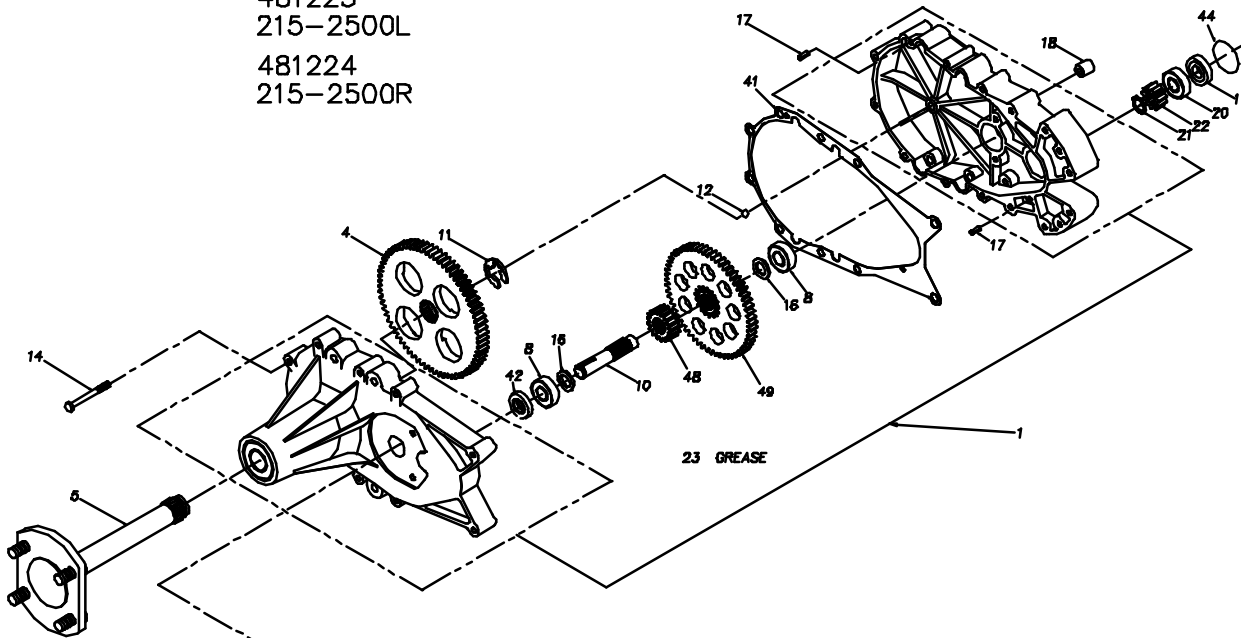

481223
215-2500L
481224
215-2500R

23 GREASE

BRAKE ASS'Y FOR MODEL #481223

BRAKE ASS'Y FOR MODEL #481224

 Hydro-Gear
P.1 of 2. 70240-P5

481223
215-2500L
481224
215-2500R

REF	PART NO.	QTY	DESCRIPTION
1	70587 RIGHT	1	KIT - SERVICE HOUSING
-	70586 LEFT	1	KIT - SERVICE HOUSING
4	44358	1	SPLINED 72 TOOTH FINAL DRIVE GEAR
5	62681	1	ASSY, AXLE
		1	AXLE SHAFT
		4	LUG BOLT
8	44147	2	BALL BEARING .62ID X 1.38 X .44
9	23770	2	BRAKE SPACER
10	44351	1	BRAKE SHAFT (SPLINED)
11	44369	1	E-RING
12	8001214-3700	1	BALL, 3/8" DIAMETER
15	44276	1	BOLT, 1/4-20 X 1-1/2"
14	44366	6	BOLT, 1/4-20 X 2-1/2"
16	44371	2	WASHER, HT .62ID X 1.0 OD X .05 THK
17	44269	2	PIN, SPRING 3/16" X 1/2" LONG
18	23748	2	MOUNTING SPACER (481224 ASS'Y)
-	23749	3	MOUNTING SPACER (481223 ASS'Y)
19	44355	1	BEARING SPACER
20	44232	1	BALL BEARING 15 MM X 35 MM X 11 MM
21	44354	1	RETAINING RING
22	44353	1	11 TOOTH INPUT GEAR
23	50416	2	GREASE(10 OZ TUBE)
24	44084	1	ARM, BRAKE ACTUATOR (481223 ASS'Y)
-	44613	1	ARM, BRAKE ACTUATOR (481224 ASS'Y)
25	62689	1	ASSY, BRAKE YOKE
		1	BRAKE YOKE
		1	SQUARE HEAD BOLT
27	44134	1	PLATE, PUCK
28	44132	2	PUCK, BRAKE
29	44130	1	WASHER, 7/16 X 7/8 OD X .06 HT
30	44142	1	NUT, CASTLE 5/16-24 PL
31	44101	1	PIN, COTTER
32	44127	2	PIN, BRAKE ACTUATING
33	44143	1	KEY, HI PRO 3/16 X 5/8
34	44090	1	DISC, BRAKE
35	23711	1	SPACER, TORSION SPRING
40	44612	1	BOLT, 1/4-20 X 2-1/2"
41	80223	1	GASKET, HSG
42	80283	1	OIL SEAL, 1.25 X .825
44	80267	1	O-RING
48	80419	1	17T GEAR
49	80420	1	80T GEAR

 Hydro-Gear
P.2 of 2. 70240-P8