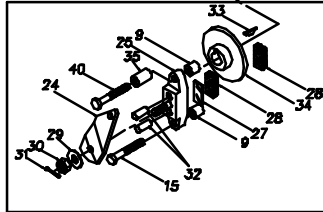

481223
215-2500L
481224
215-2500R

23 GREASE

BRAKE ASS'Y FOR MODEL #481223

BRAKE ASS'Y FOR MODEL #481224

 Hydro-Gear
P.1 of 2. 70240-P5

481223
215-2500L
481224
215-2500R

REF	PART NO.	QTY	DESCRIPTION
1	70587 RIGHT	1	KIT - SERVICE HOUSING
-	70586 LEFT	1	KIT - SERVICE HOUSING
4	44358	1	SPLINED 72 TOOTH FINAL DRIVE GEAR
5	62681	1	ASSY, AXLE
		1	AXLE SHAFT
		4	LUG BOLT
8	44147	2	BALL BEARING .62ID X 1.38 X .44
9	23770	2	BRAKE SPACER
10	44351	1	BRAKE SHAFT (SPLINED)
11	44369	1	E-RING
12	8001214-3700	1	BALL, 3/8" DIAMETER
15	44276	1	BOLT, 1/4-20 X 1-1/2"
14	44366	6	BOLT, 1/4-20 X 2-1/2"
16	44371	2	WASHER, HT .62ID X 1.0 OD X .05 THK
17	44269	2	PIN, SPRING 3/16" X 1/2" LONG
18	23748	2	MOUNTING SPACER (481224 ASS'Y)
-	23749	3	MOUNTING SPACER (481223 ASS'Y)
19	44355	1	BEARING SPACER
20	44232	1	BALL BEARING 15 MM X 35 MM X 11 MM
21	44354	1	RETAINING RING
22	44353	1	11 TOOTH INPUT GEAR
23	50416	2	GREASE(10 OZ TUBE)
24	44084	1	ARM, BRAKE ACTUATOR (481223 ASS'Y)
-	44613	1	ARM, BRAKE ACTUATOR (481224 ASS'Y)
25	62689	1	ASSY, BRAKE YOKE
		1	BRAKE YOKE
		1	SQUARE HEAD BOLT
27	44134	1	PLATE, PUCK
28	44132	2	PUCK, BRAKE
29	44130	1	WASHER, 7/16 X 7/8 OD X .06 HT
30	44142	1	NUT, CASTLE 5/16-24 PL
31	44101	1	PIN, COTTER
32	44127	2	PIN, BRAKE ACTUATING
33	44143	1	KEY, HI PRO 3/16 X 5/8
34	44090	1	DISC, BRAKE
35	23711	1	SPACER, TORSION SPRING
40	44612	1	BOLT, 1/4-20 X 2-1/2"
41	80223	1	GASKET, HSG
42	80283	1	OIL SEAL, 1.25 X .825
44	80267	1	O-RING
48	80419	1	17T GEAR
49	80420	1	80T GEAR

 Hydro-Gear
P.2 of 2. 70240-P8