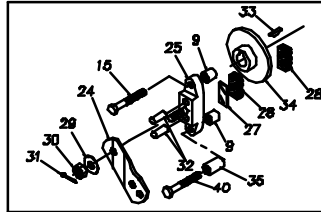

481223
215-2500L
481224
215-2500R

23 GREASE

BRAKE ASS'Y FOR MODEL #481223

BRAKE ASS'Y FOR MODEL #481224

 Hydro-Gear
P.1 of 2. 70240-P5

481223
215-2500L
481224
215-2500R

REF	PART NO.	QTY	DESCRIPTION
1	70587 RIGHT	1	KIT - SERVICE HOUSING
-	70586 LEFT	1	KIT - SERVICE HOUSING
4	44358	1	SPLINED 72 TOOTH FINAL DRIVE GEAR
5	62681	1	ASSY, AXLE
		1	AXLE SHAFT
		4	LUG BOLT
8	44147	2	BALL BEARING .62ID X 1.38 X .44
9	23770	2	BRAKE SPACER
10	44351	1	BRAKE SHAFT (SPLINED)
11	44369	1	E-RING
12	8001214-3700	1	BALL, 3/8" DIAMETER
15	44276	1	BOLT, 1/4-20 X 1-1/2"
14	44366	6	BOLT, 1/4-20 X 2-1/2"
16	44371	2	WASHER, HT .62ID X 1.0 OD X .05 THK
17	44269	2	PIN, SPRING 3/16" X 1/2" LONG
18	23748	2	MOUNTING SPACER (481224 ASS'Y)
-	23749	3	MOUNTING SPACER (481223 ASS'Y)
19	44355	1	BEARING SPACER
20	44232	1	BALL BEARING 15 MM X 35 MM X 11 MM
21	44354	1	RETAINING RING
22	44353	1	11 TOOTH INPUT GEAR
23	50416	2	GREASE(10 OZ TUBE)
24	44084	1	ARM, BRAKE ACTUATOR (481223 ASS'Y)
-	44613	1	ARM, BRAKE ACTUATOR (481224 ASS'Y)
25	62689	1	ASSY, BRAKE YOKE
		1	BRAKE YOKE
		1	SQUARE HEAD BOLT
27	44134	1	PLATE, PUCK
28	44132	2	PUCK, BRAKE
29	44130	1	WASHER, 7/16 X 7/8 OD X .06 HT
30	44142	1	NUT, CASTLE 5/16-24 PL
31	44101	1	PIN, COTTER
32	44127	2	PIN, BRAKE ACTUATING
33	44143	1	KEY, HI PRO 3/16 X 5/8
34	44090	1	DISC, BRAKE
35	23711	1	SPACER, TORSION SPRING
40	44612	1	BOLT, 1/4-20 X 2-1/2"
41	80223	1	GASKET, HSG
42	80283	1	OIL SEAL, 1.25 X .825
44	80267	1	O-RING
48	80419	1	17T GEAR
49	80420	1	80T GEAR

 Hydro-Gear
P.2 of 2. 70240-P8